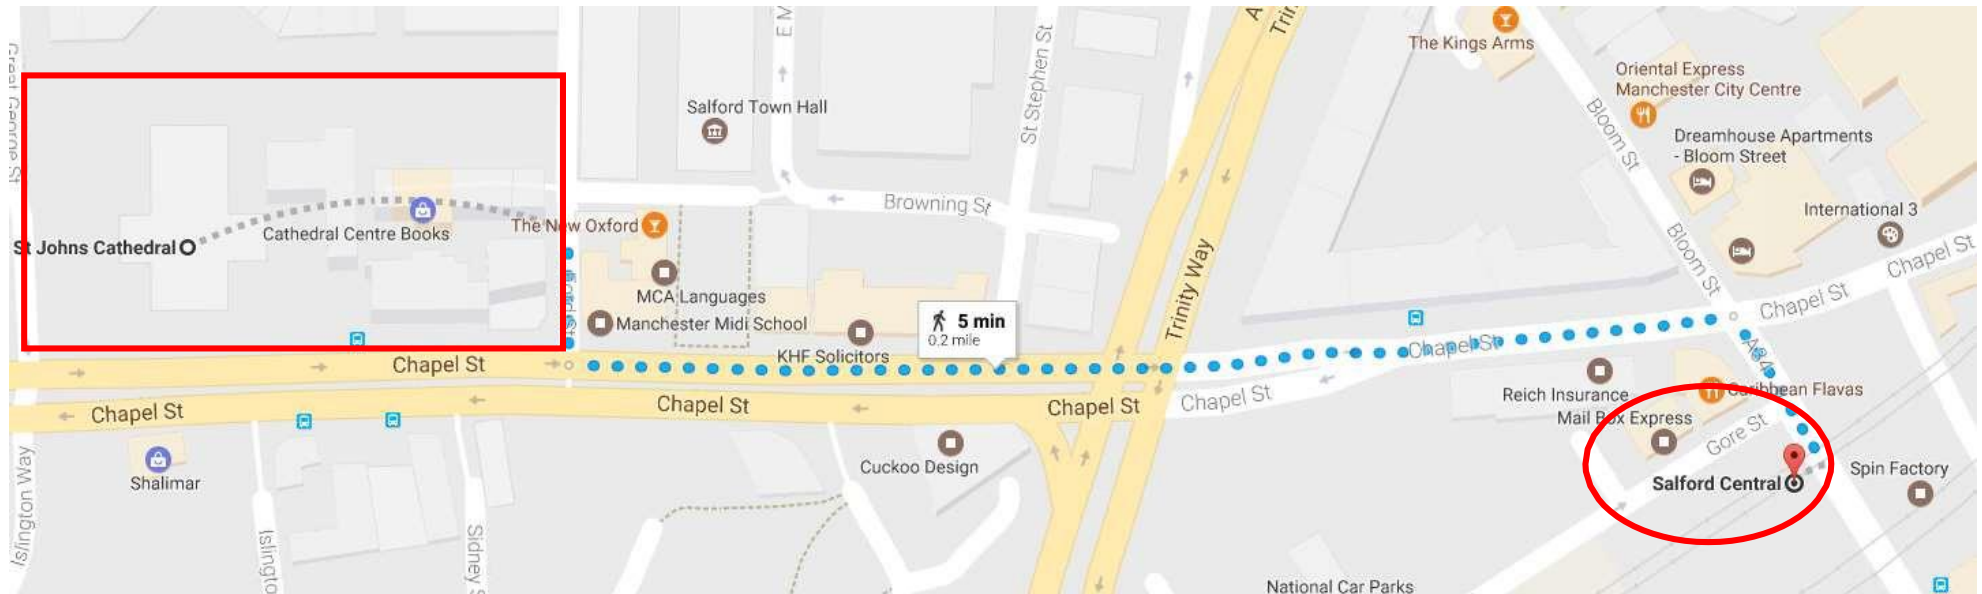

## Information for travel to the Cathedral by rail.

### Rail – Salford Central Train Station

# Rail – Salford Crescent Train Station