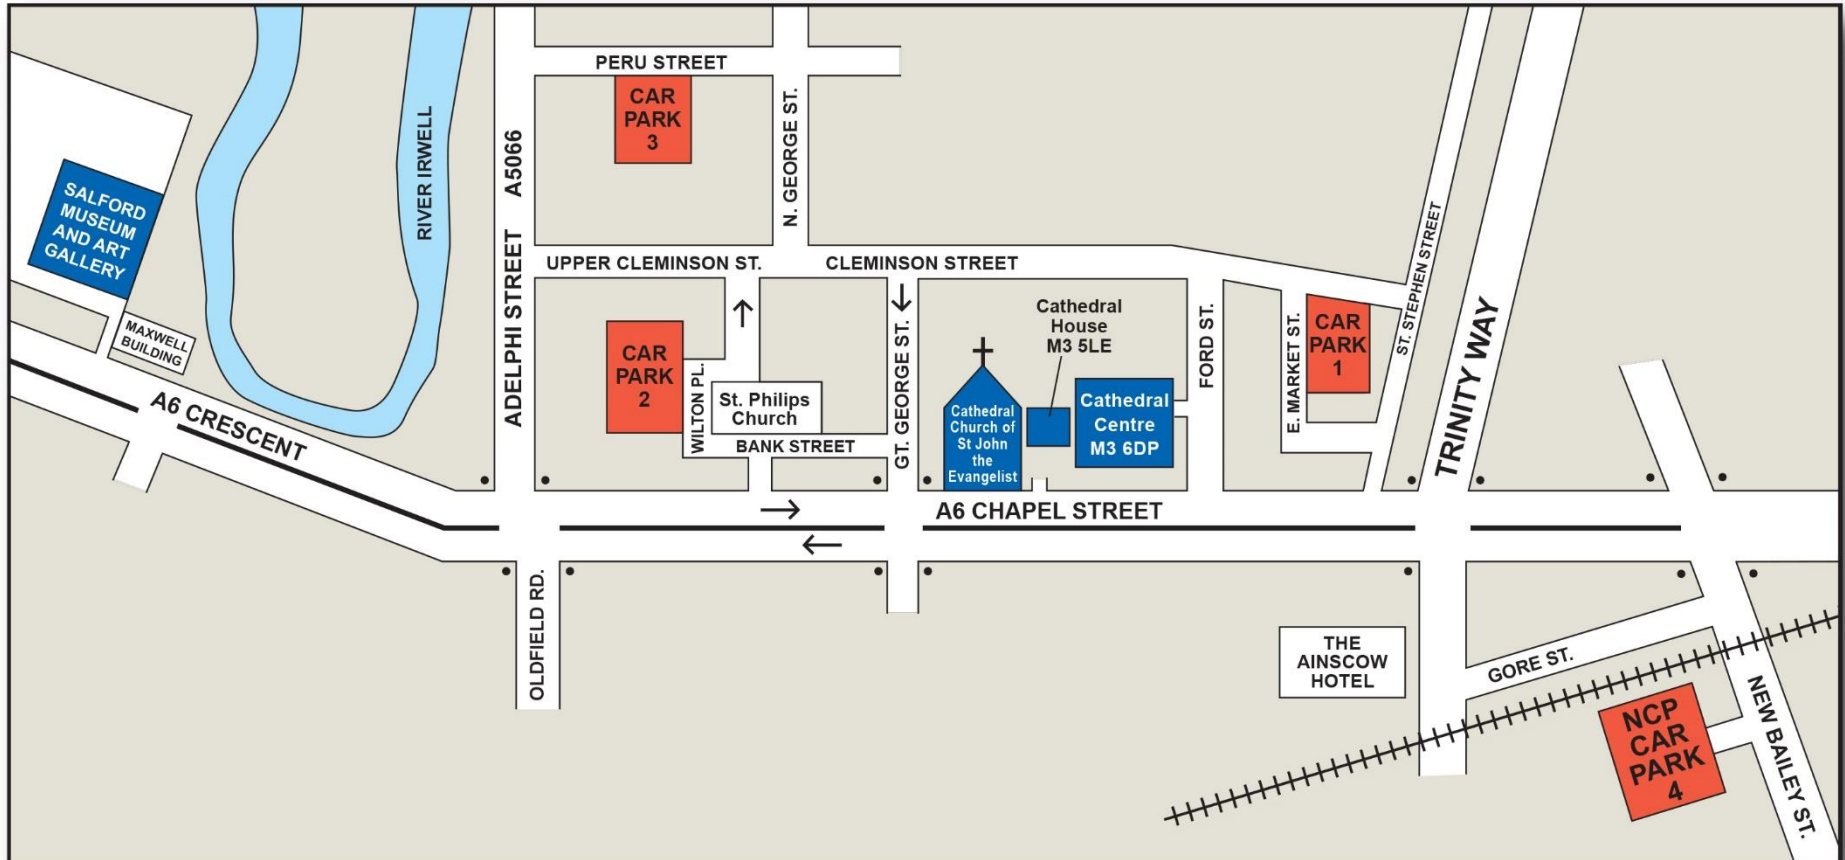

Car parking at the Cathedral Centre is limited and is available for staff and visitors for the bookshop.

Other private pay and display car parking can be found using the map below

**SATNAV:** M3 5LL