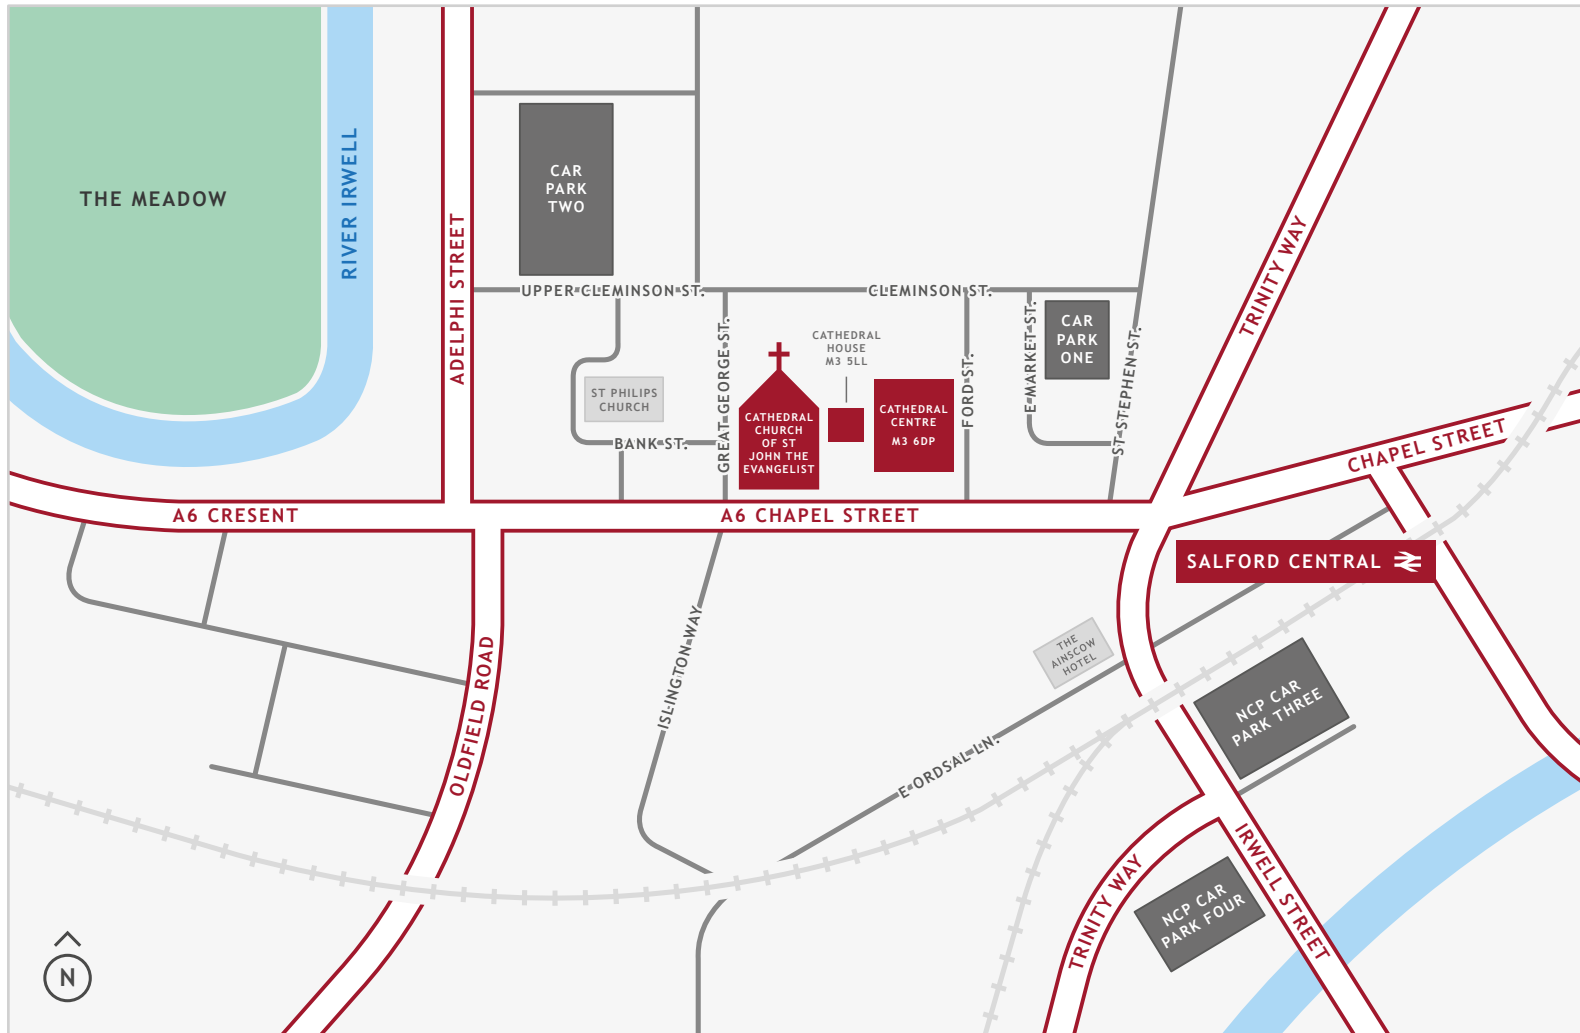

DIOCESE OF SALFORD

Car Park One
Pay and display

Car Park Two
Pay by phone

NCP Car Park Three
Pay and display

NCP Car Park Four
Pay and display

Car Park Information

Car Park One

CLEMINSON STREET CAR PARK  4 MINUTE WALK

Car Park Two

FARMER NORTON CAR PARK  3 MINUTE WALK

Entrance to the car park is on Upper Cleminson Street

2 hours - £1.20

3 hours - £2.40

Full Day - £4.00 (9.00am - 6.00pm)

Payment by phone or app only www.paybyphone.co.uk

Telephone: 0161 880 0100 or text 65565

Location ID: 59323

NCP Car Park Three

NCP NEW BAILEY STREET CAR PARK  9 MINUTE WALK

NCP New Bailey, Irwell Street, Salford, Manchester, M3 5AY

1 hour - £3.50

2 hours - £7.50

3 hours - £11.00

4 hours - £14.00

24 hours - £25.00

Flat rate - £7.00 (Sat & Sun in after 9.00am out by 5.00pm)

NCP Car Park Four

NCP STANLEY STREET CAR PARK  9 MINUTE WALK

NCP Stanley Street Car Park, Salford, Manchester, M3 5FT